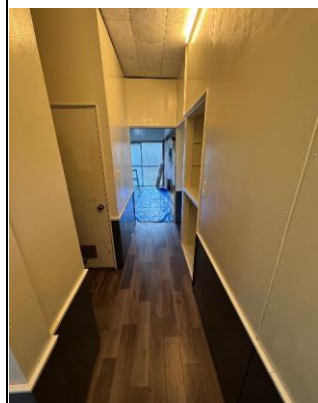

FOR RENT

House for Rent

Rent JPY55,000/month

- Partially renovated (**currently under renovation**)
- DIY allowed (consultation required) • Pets allowed (upon consultation)
- One used electric kickboard as a gift (conditions apply)
- Company registration address usage permitted (only during the rental period)